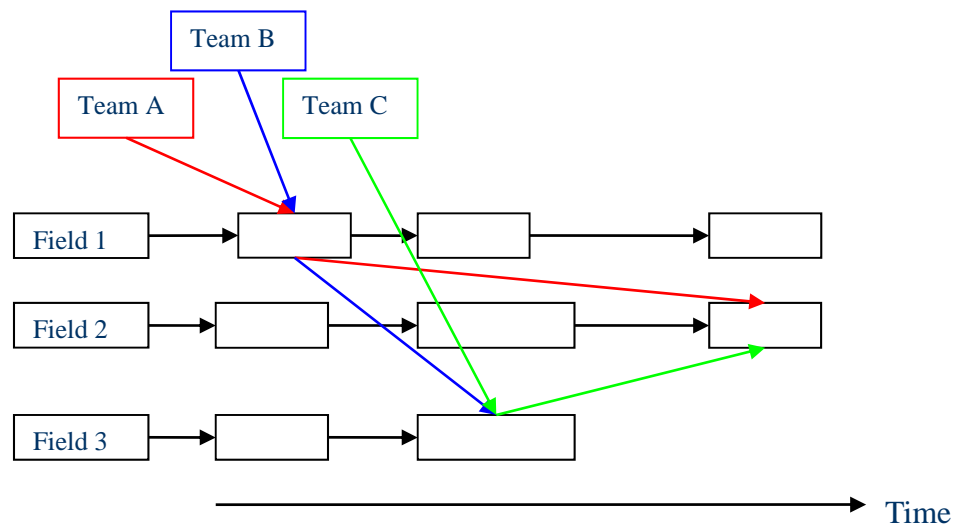

# Tournament planning

- Given a set of matches and a set of fields, find a time and field for each match
- Basic objects
  - **Match** – two teams, duration, multiple time windows, preceding matches, legal fields
  - **Field** – multiple time windows, priority, minimum break
- Constraints
  - Minimum break between matches for both teams and fields
  - Minimum number of matches on fields with priority for each team
  - A match can not be played before all preceding matches have finished

## ■ Objectives

- Equal pause lengths for each team on each day (uniform distribution)
- The distribution of each teams matches on days should not deviate from a given pattern (1-2-2)
- The time span between the first and last match for each time should either be as small or large as possible (user preference)

## ■ Constraints as objective

- Each team should not have less matches than preferred on a field with priority
- Breaks between matches for each team should not be below preferred break length

# Tournament planning (3)

- Problem representation

- Start times propagated based on sequences of matches on each field
- Neighbourhood operators on the match sequence of the fields
- Local search combined with a ruin-and-recreate phase for diversification