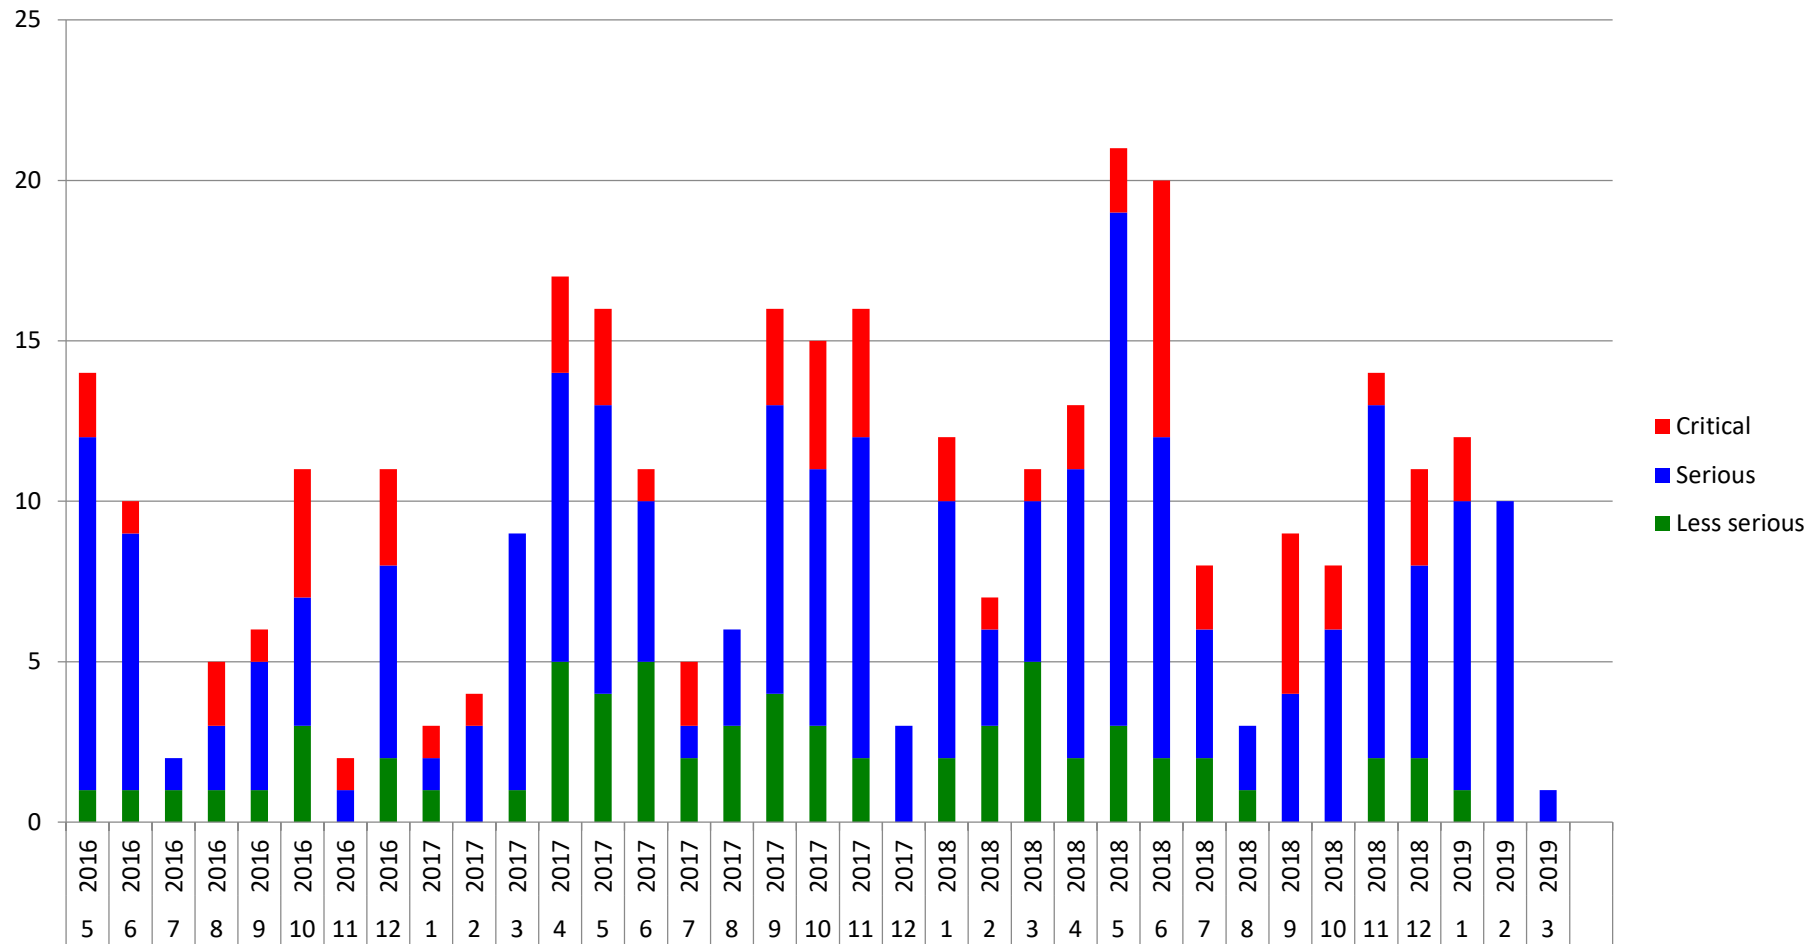

A composite background image showing a snowy mountain range under a blue sky with clouds. In the foreground, there are wind turbines on a rocky island and an offshore oil rig in the sea. A city skyline is visible in the distance on the right. The overall scene is a mix of natural and industrial elements.

ERROR STATISTICS 2018-19

Bernt Galtrud & Michael Belsnes

Bugs reported for LTM

Bugs reported in SHOP

Issue Priority

Level	Category	Description
A	Critical error	<ul style="list-style-type: none">- Error that results in the stoppage of the system, the loss of data, or in other functions that are of critical importance to the Customer not working as agreed.- The documentation being incomplete or misleading, and this resulting in the Customer being unable to use the system or material parts thereof.
B	Serious error	<ul style="list-style-type: none">- Error that results in functions of importance to the Customer not working as agreed, and which it is time-consuming or costly to avoid.- The documentation being incomplete or misleading, and this resulting in the Customer being unable to use functions that are of importance to the Customer.
C	Less serious error	<ul style="list-style-type: none">- Error that results in individual functions not working as intended, but which can be avoided with relative ease by the Customer.- The documentation being incomplete, imprecise or easily misunderstood.