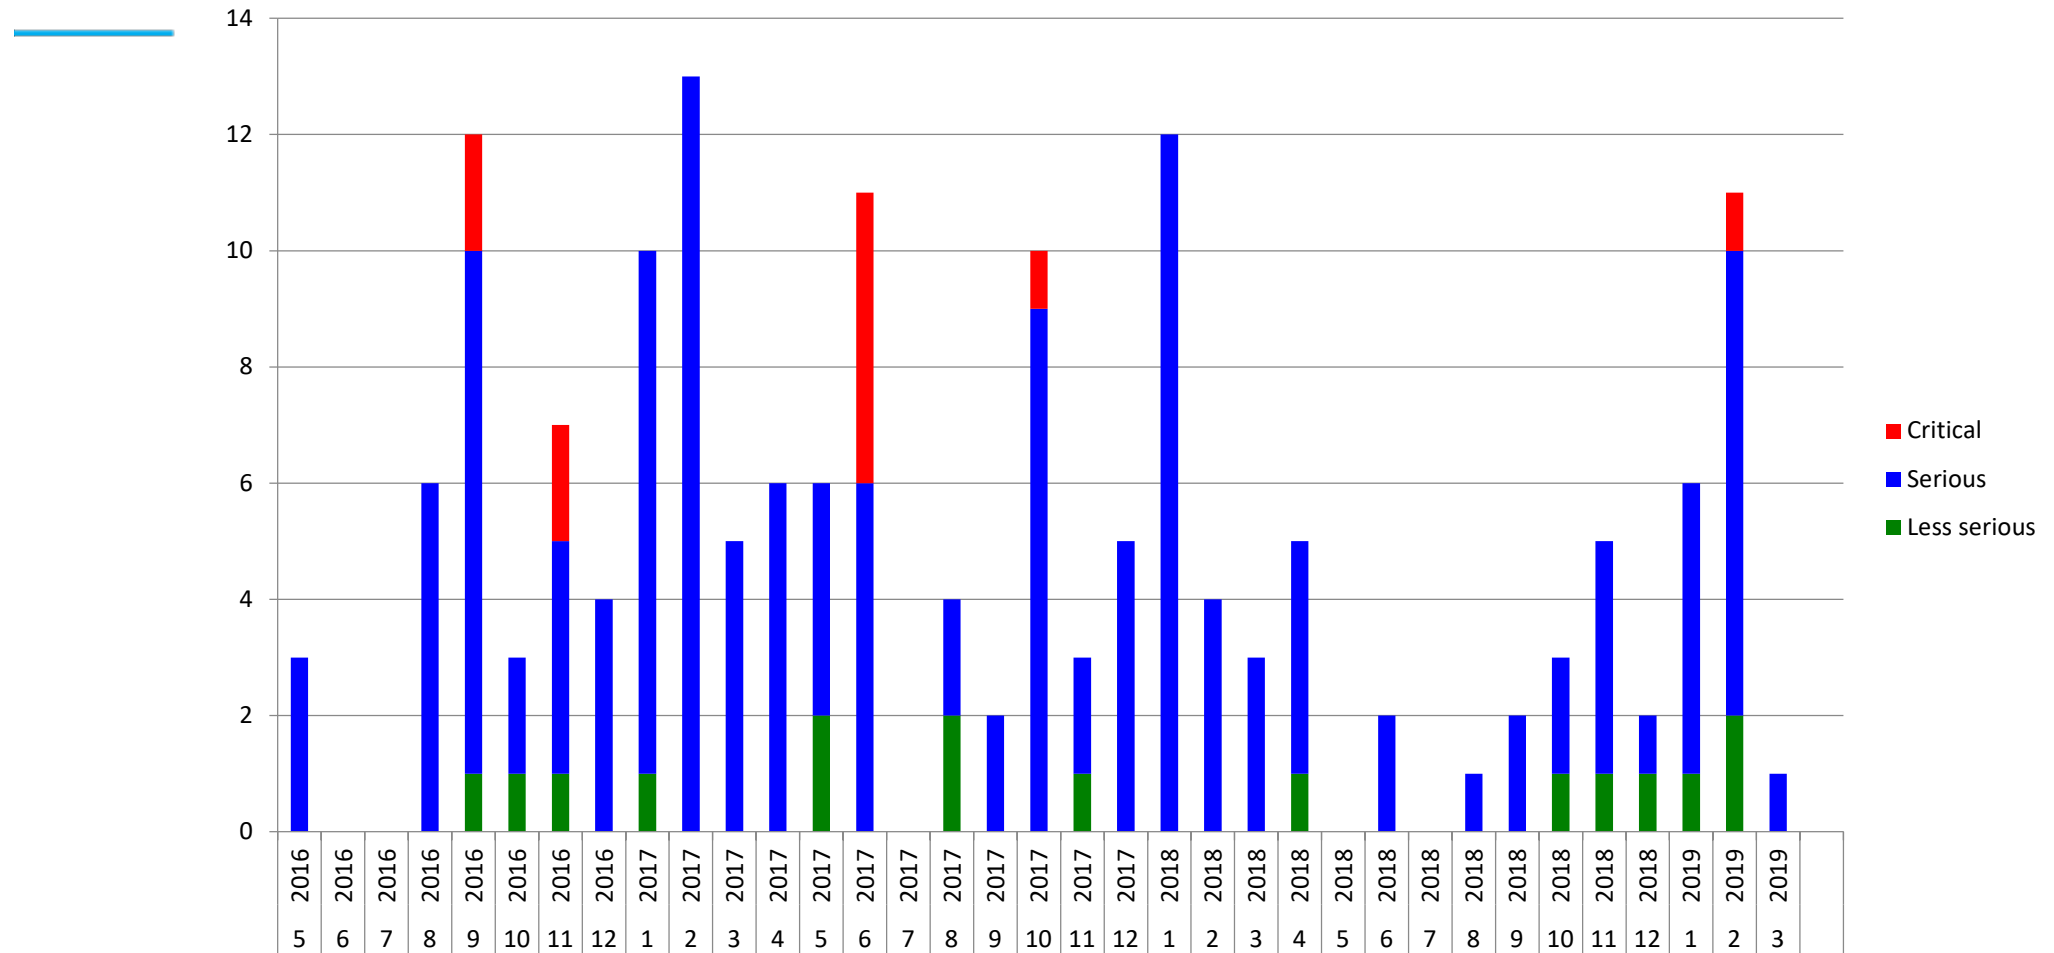

A composite background image showing a snowy mountain range under a blue sky with clouds. In the foreground, there are wind turbines on a rocky island and an offshore oil rig in the sea. A city skyline is visible in the distance on the right. The overall scene is a mix of natural and industrial elements.

ERROR STATISTICS 2018-19

Bernt Galtrud & Michael Belsnes

Bugs reported for LTM

Bugs reported in SHOP

Issue Priority

Level	Category	Description
A	Critical error	<ul style="list-style-type: none">- Error that results in the stoppage of the system, the loss of data, or in other functions that are of critical importance to the Customer not working as agreed.- The documentation being incomplete or misleading, and this resulting in the Customer being unable to use the system or material parts thereof.
B	Serious error	<ul style="list-style-type: none">- Error that results in functions of importance to the Customer not working as agreed, and which it is time-consuming or costly to avoid.- The documentation being incomplete or misleading, and this resulting in the Customer being unable to use functions that are of importance to the Customer.
C	Less serious error	<ul style="list-style-type: none">- Error that results in individual functions not working as intended, but which can be avoided with relative ease by the Customer.- The documentation being incomplete, imprecise or easily misunderstood.