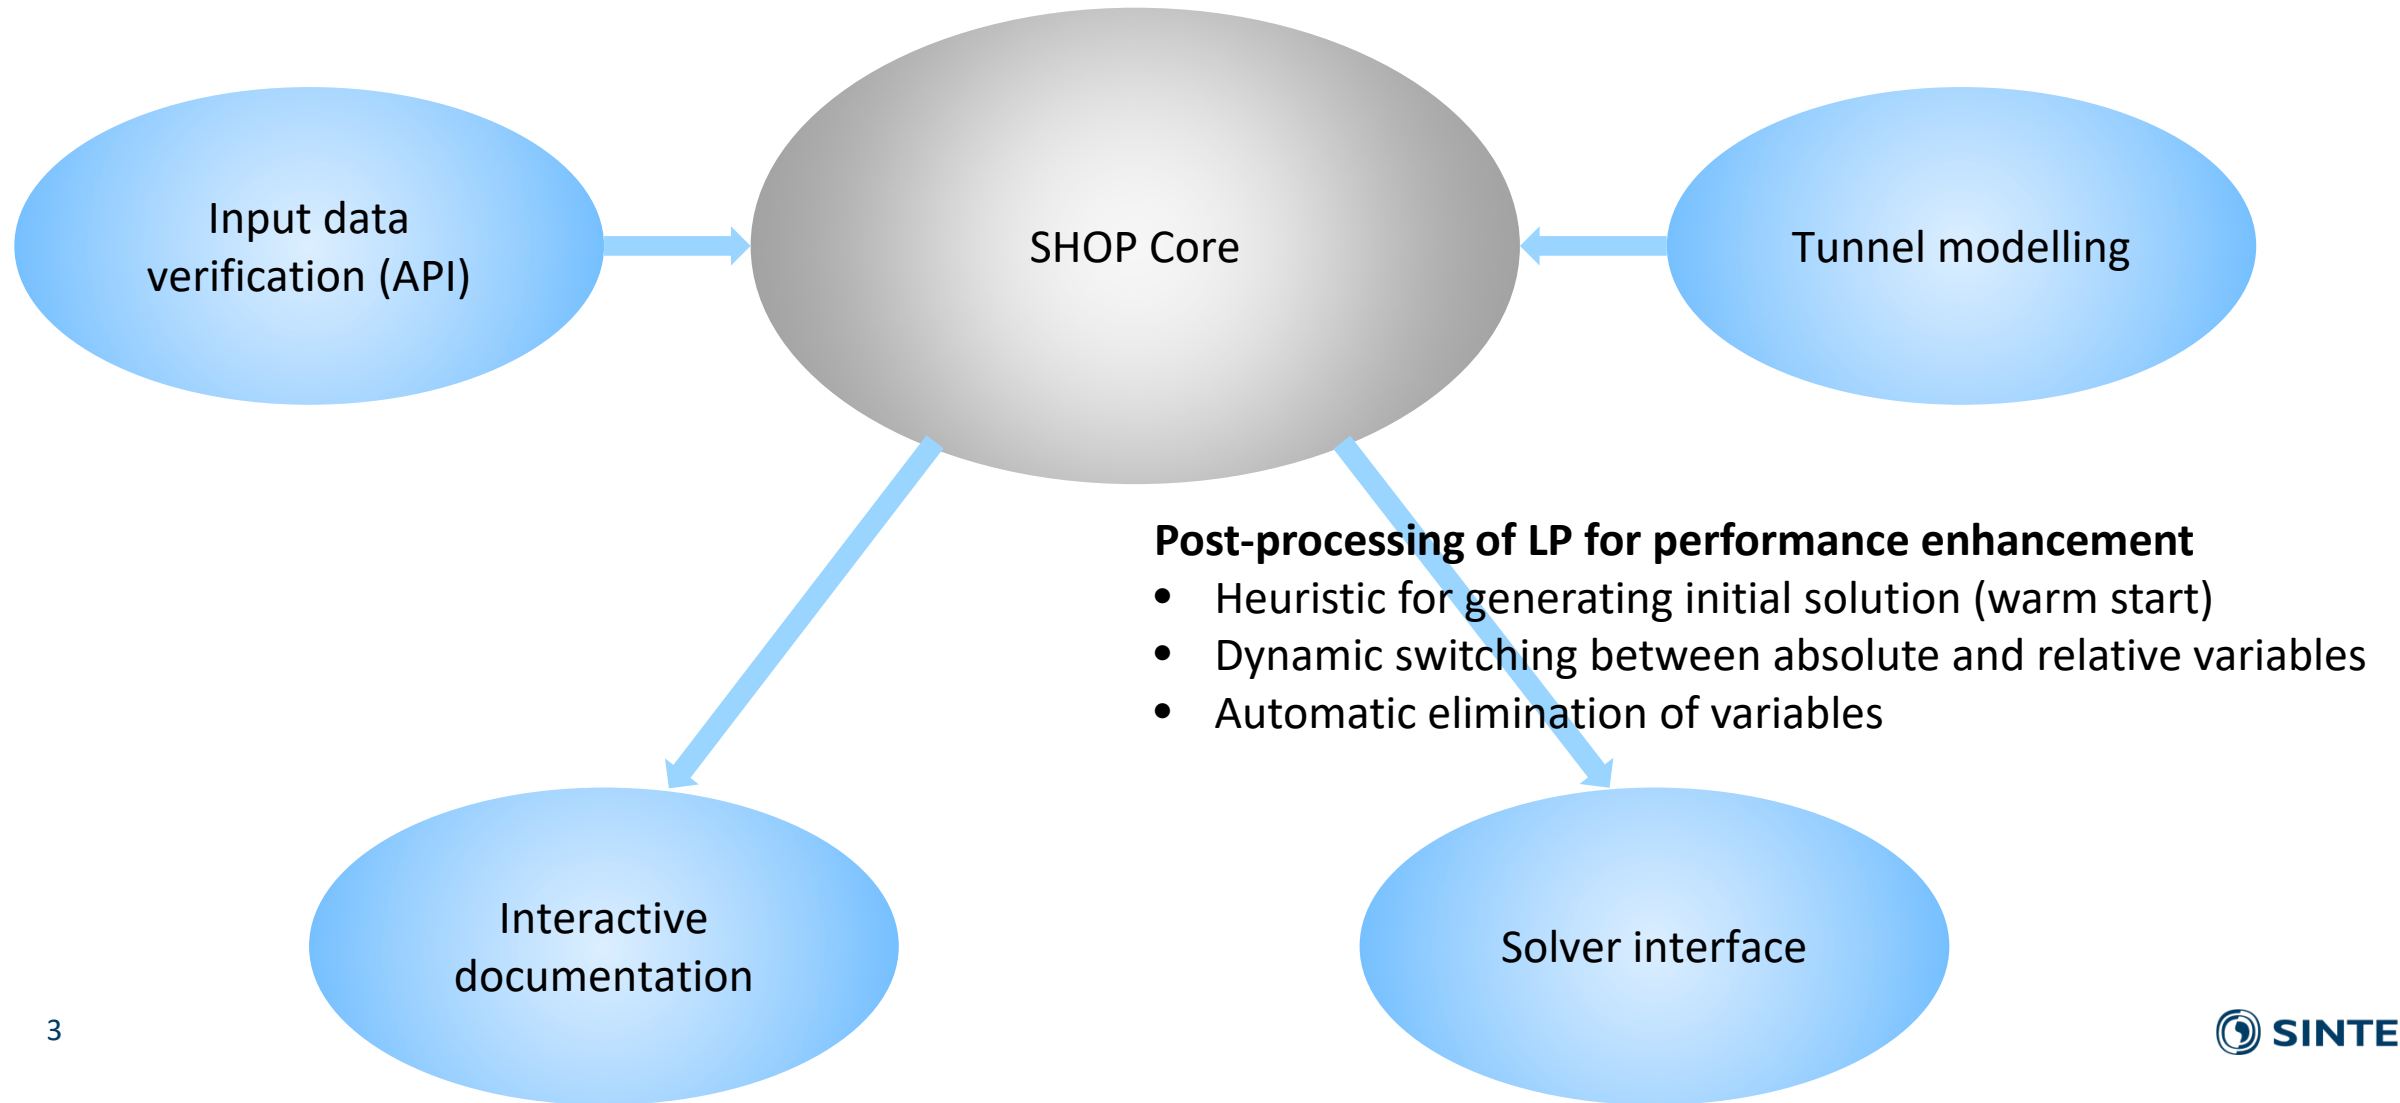

ROADMAP SHOP 2019

Hans Ivar Skjelbred, SINTEF Energi

Production planning User forum

Hell, March 12, 2019

Roadmap - Integration

Roadmap - Features

Teknologi for et bedre samfunn