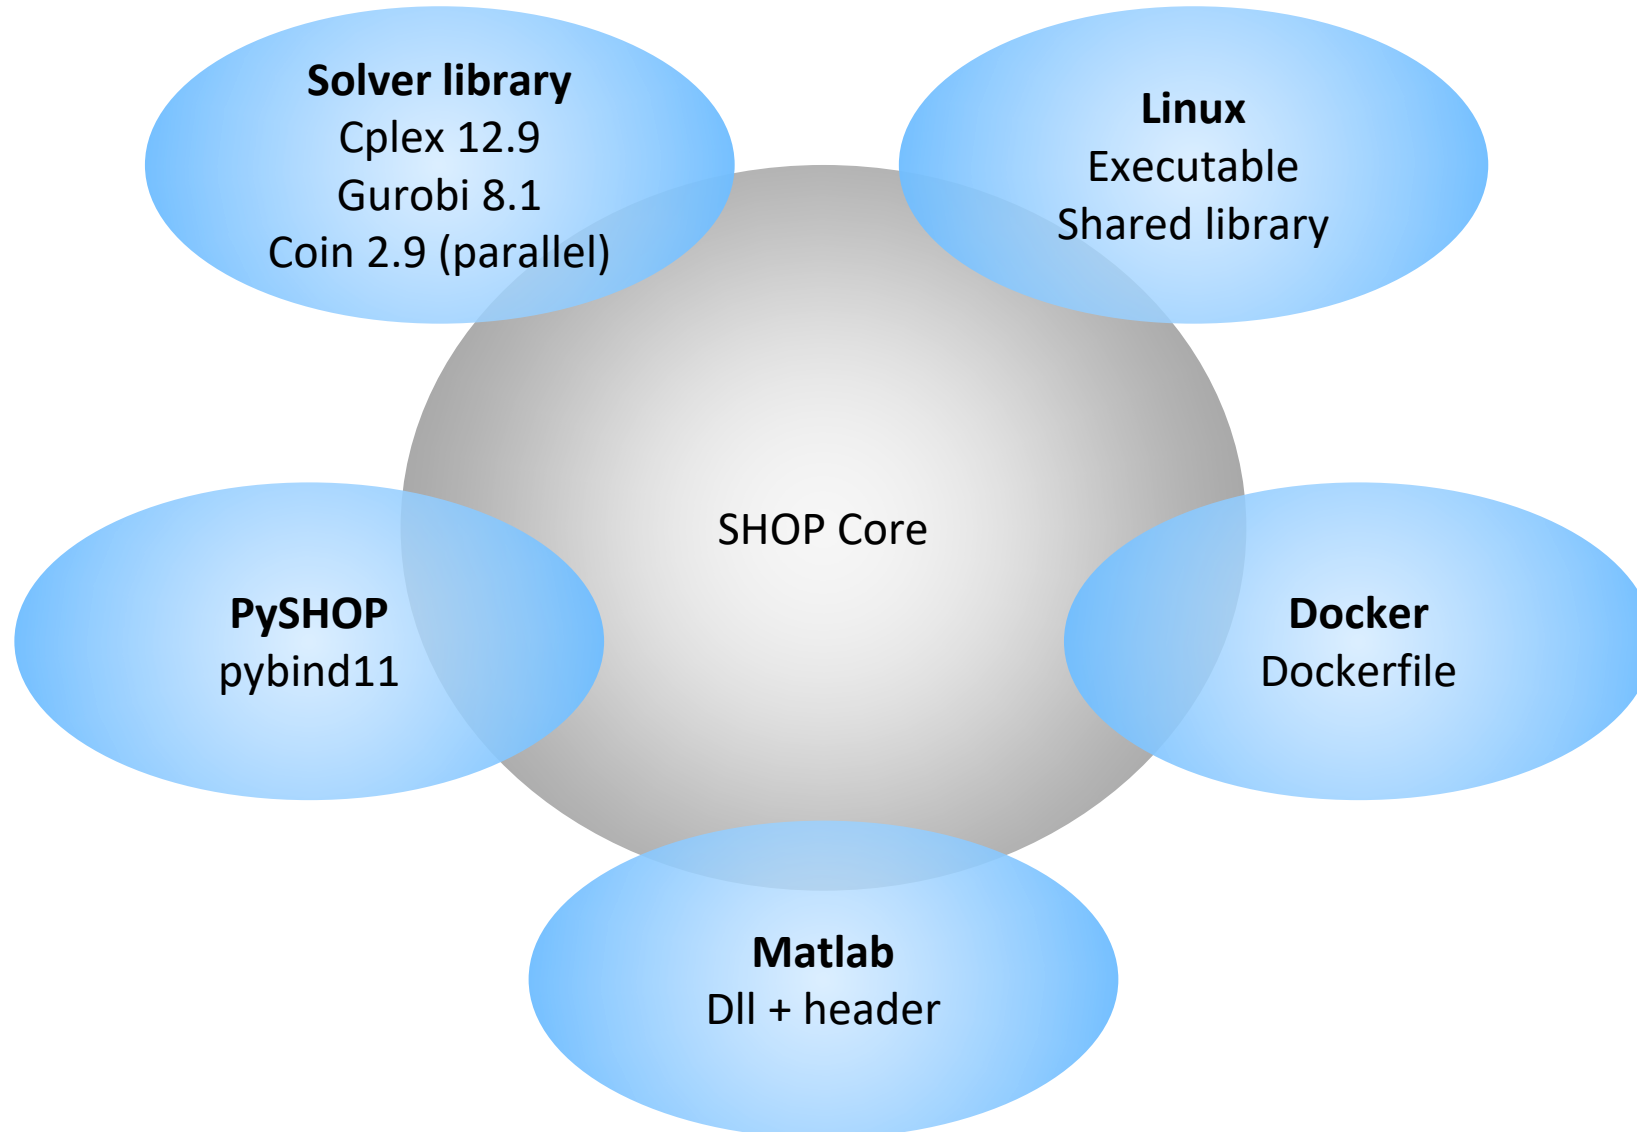

ROADMAP SHOP 2019

Hans Ivar Skjelbred, SINTEF Energi

Production planning User forum

Hell, March 12, 2019

Roadmap - Integration

Roadmap - Features

Teknologi for et bedre samfunn