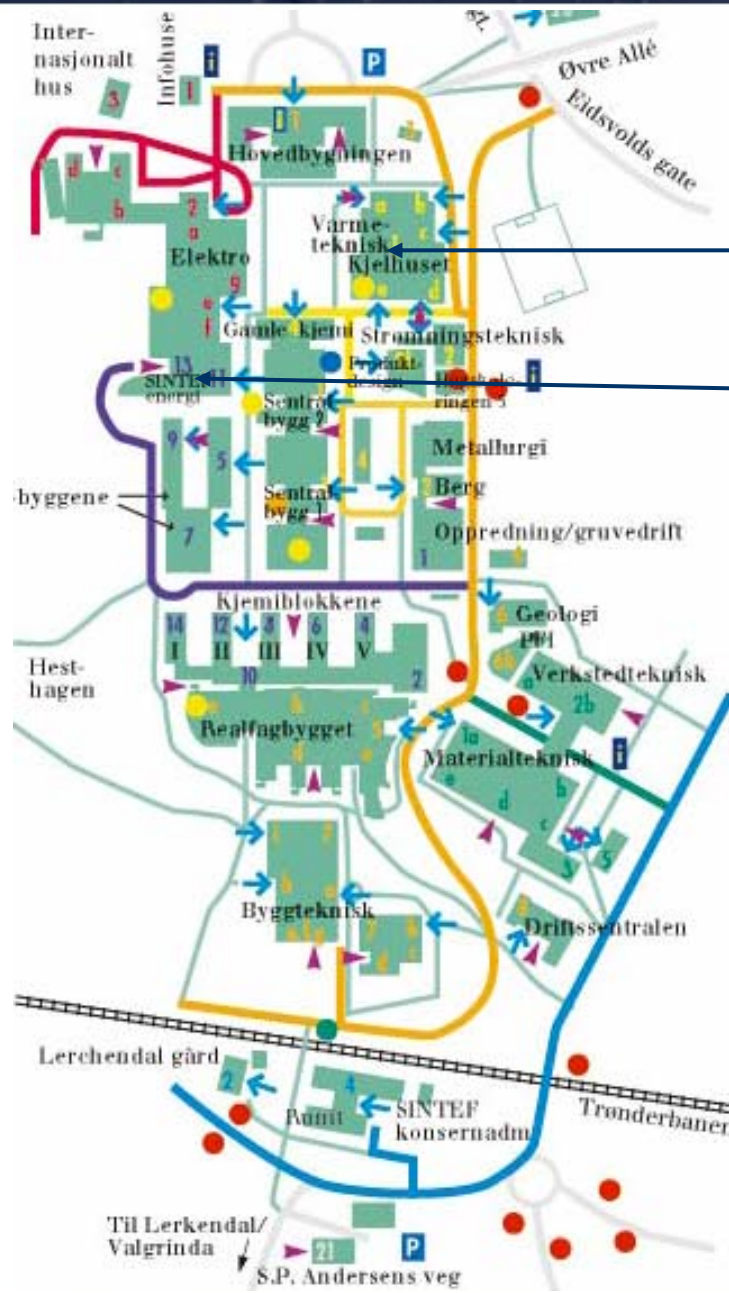

Visitors to SINTEF Energy Research: Parking and Map

Parking meters

Kolbjørn Hejes vei

Sem Sælandsvei 11